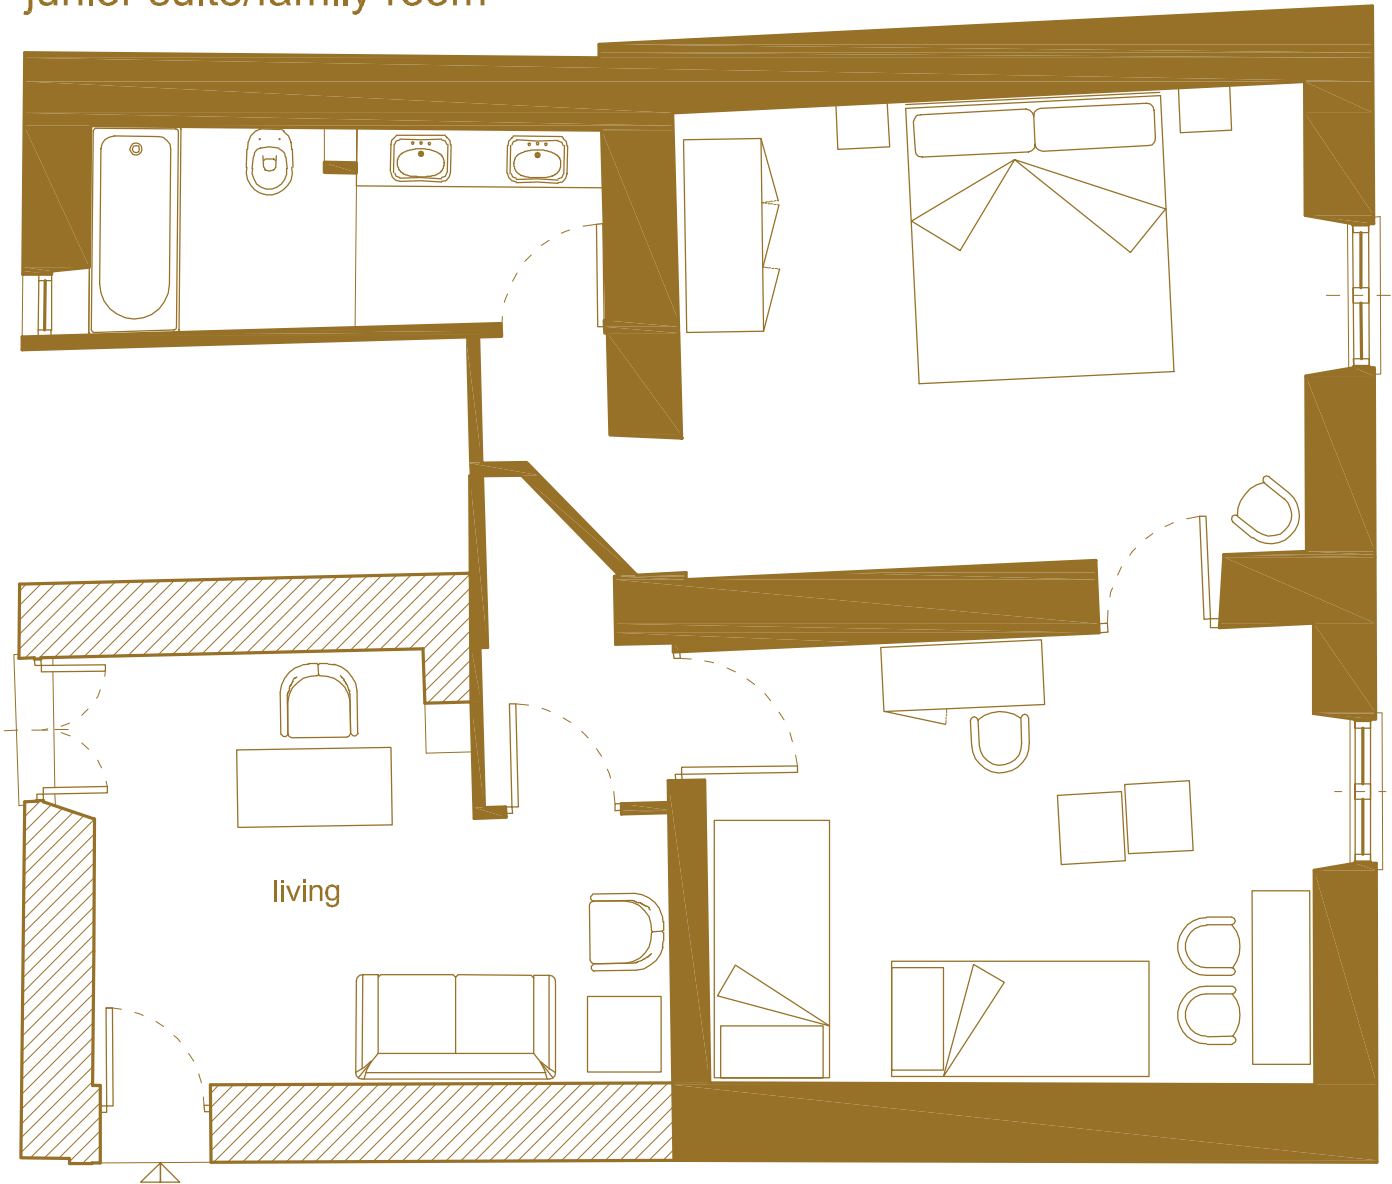

junior suite/family room

sleeps up to four people
also available with twin beds

area = 44 square meters; 473 square feet

ceiling height = 2,75 meters; 8,75 feet

king bed size = 200 x 200 cm; 80 x 80 in