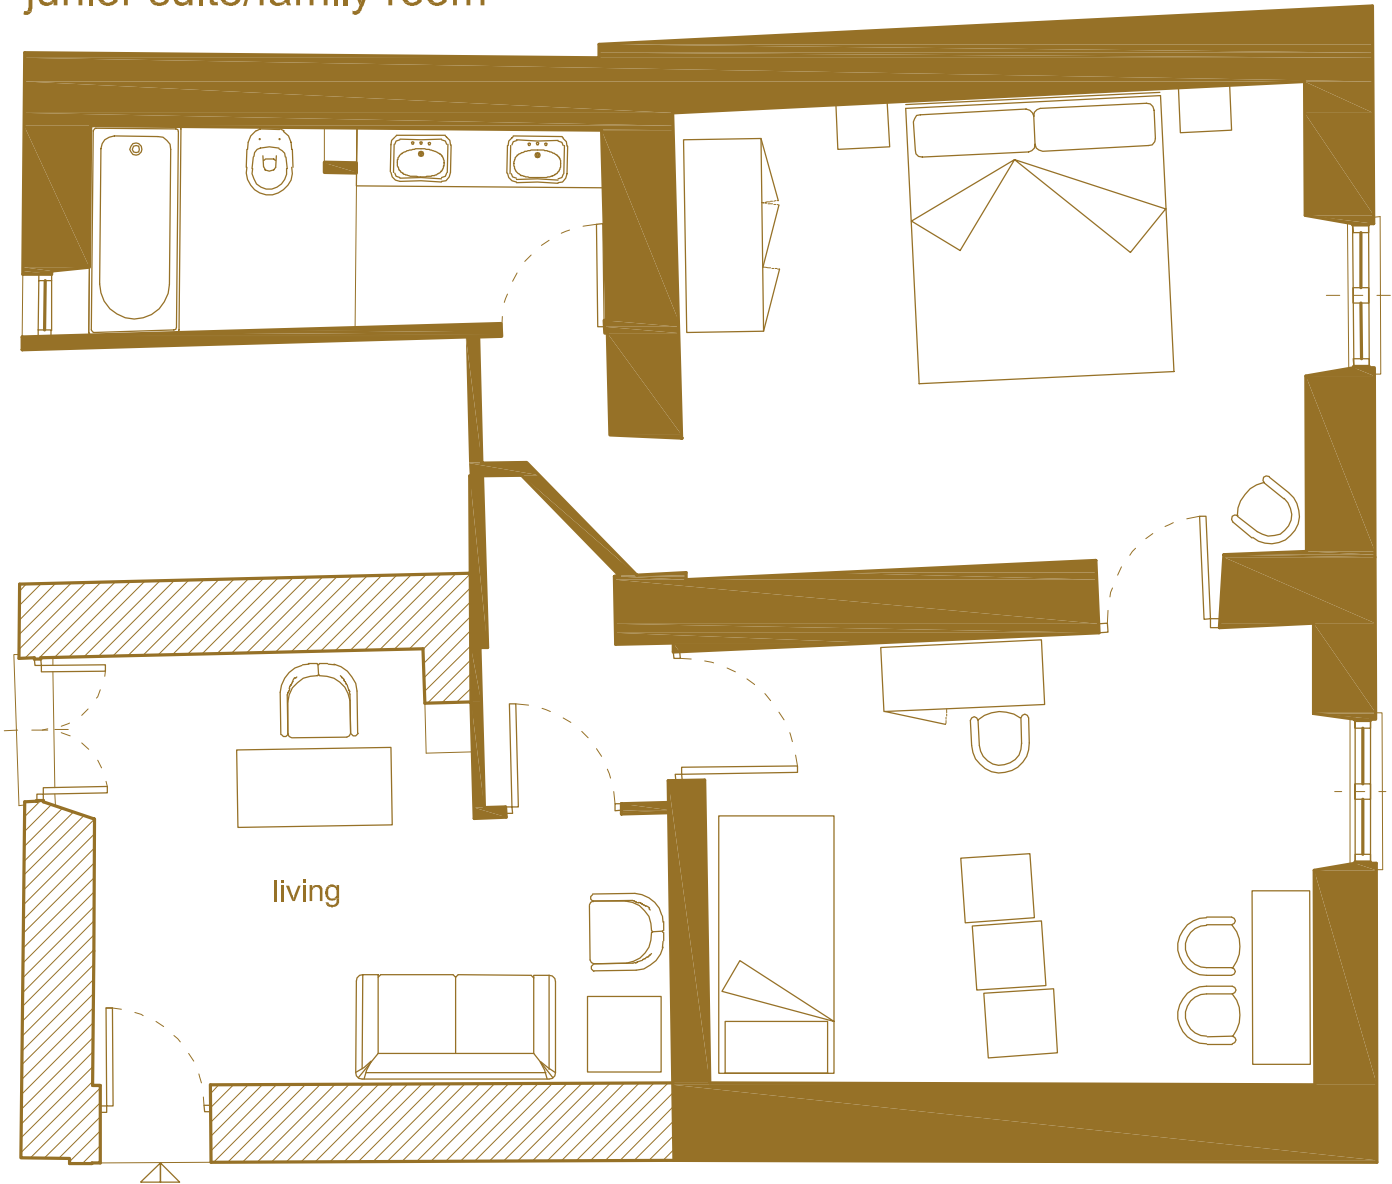

junior suite/family room

sleeps up to four people
also available with twin beds

area = 44 square meters; 473 square feet

ceiling height = 2,75 meters; 8,75 feet

king bed size = 200 x 200 cm; 80 x 80 in