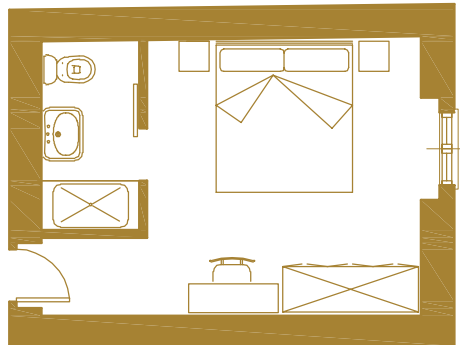

double room

area = 20 square meters, 215 square feet

ceiling height = 3,15 meters, 10 feet

king bed size = 180 x 200 cm, 71 x 80 in

also available with two twin beds