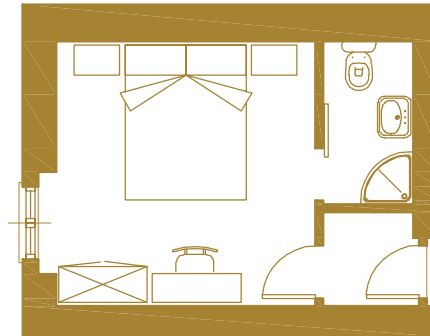

small double room

area = 17 square meters, 180 square feet

ceiling height = 3,15 meters, 10 feet

queen bed size = 160 x 190 cm; 63 x 75 in

also available with two twin beds